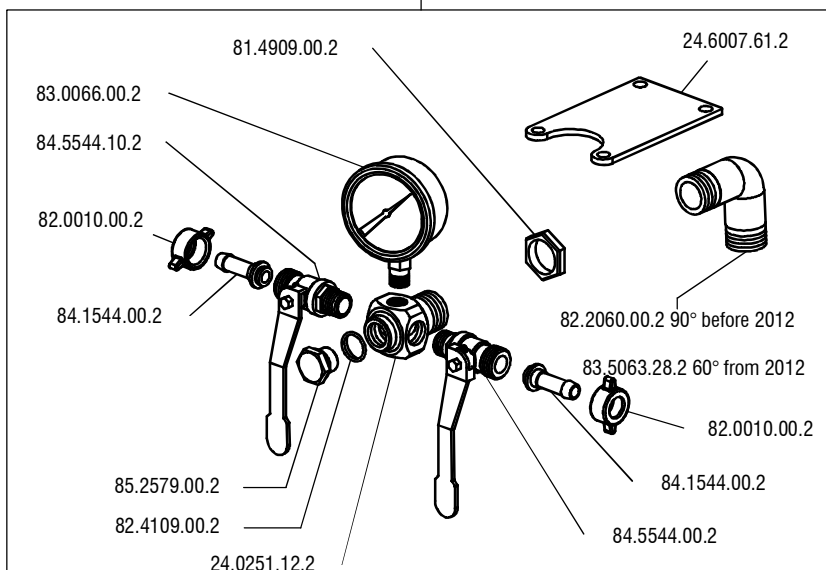

Kit comando a distanza Moby
 24.6021.97.3
 Remote mounting kit Moby

Kit raccordi IDB 1400-1600-1800
 24.9802.97.3
 IDB 1400-1600-1800 pump kit