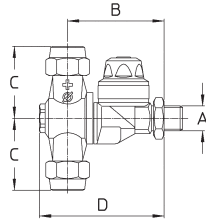

73.617.45

73.617.45 C

73.617.66

256.605.7
G3/8F. - 3/8\"/>

716.605.3
G3/8F. - 3/8\"/>

73.605.68
11/16-16 UN

73.605.27
G3/8F. - 3/8\"/>

◀ PAGE 09/47 ▶

COME SI ORDINA / HOW TO ORDER

CODICE code	GHIERA cap	PER UGELLI for spray tips	FILTRO strainer	A	B mm	C mm	D mm		KIT RICAMBIO spare parts kit
73.617.33	11/16 16UN - HEX.21	Ø15 KIT disc+core	X					10	
73.617.33 A	11/16 16UN - HEX.21	Ø15 KIT disc+core	-					-	
73.617.33 B	11/16 16UN ALETTATA WINGED	Ø15 KIT disc+core	-					-	
73.617.33 C	11/16 16UN ALETTATA WINGED	Ø15 KIT disc+core	X	G1/4M. 1/4\"/>					
73.617.33 E	11/16 16UN - HEX.21 11/16 16UN ALETTATA WINGED	Ø15 KIT disc+core	X					-	
73.617.33 F	11/16 16UN - HEX.21 11/16 16UN ALETTATA WINGED	Ø15 KIT disc+core	-					-	
73.617.34	G3/8F. - HEX.20	Ø15 KIT	X						
73.617.34 A	G3/8F. - HEX.20	Ø15 KIT	-						
73.617.34 B	G3/8F. ALETTATA 3/8\"/>								
73.617.34 C	G3/8F. ALETTATA 3/8\"/>								
73.617.34 D	G3/8F. - HEX.20 716.605.3	AD/AC	X						
73.617.38	11/16 16UN - HEX.21	Ø15 KIT disc+core	X						
73.617.38 A	11/16 16UN - HEX.21	Ø15 KIT disc+core	-						
73.617.38 B	11/16 16UN ALETTATA WINGED	Ø15 KIT disc+core	-	G1/4F. 1/4\"/>					
73.617.38 C	11/16 16UN ALETTATA WINGED	Ø15 KIT disc+core	X					10	75.302.28
73.617.39	11/16 16UN - HEX.21	Ø15 KIT disc+core	X					10	
73.617.39 A	11/16 16UN - HEX.21	Ø15 KIT disc+core	-						
73.617.39 B	11/16 16UN ALETTATA WINGED	Ø15 KIT disc+core	-	1/4\"/>					
73.617.39 C	11/16 16UN ALETTATA WINGED	Ø15 KIT disc+core	X						
73.617.45	11/16 16UN - HEX.21	Ø15 KIT disc+core	X	1/4\"/>					
73.617.45 C	1/16 16UN ALETTATA WINGED	Ø15 KIT disc+core	X	1/4\"/>					
73.617.65	11/16 16UN - HEX.21	Ø15 KIT disc+core	X					10	
73.617.65 A	11/16 16UN - HEX.21	Ø15 KIT disc+core	-						
73.617.65 B	11/16 16UN ALETTATA WINGED	Ø15 KIT disc+core	-	G3/8M.-G1/8F. 3/8\"/>					
73.617.65 C	11/16 16UN ALETTATA WINGED	Ø15 KIT disc+core	X						
73.617.66	SENZA GHIERE NO CAPS (11/16 16UN)	Ø15 KIT disc+core	-	G1/4M. 1/4\"/>					