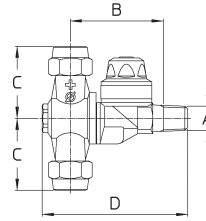

73.617.45

73.617.45 C

73.617.66

256.605.7
G3/8F. - 3/8\"/>

716.605.3
G3/8F. - 3/8\"/>

73.605.68
11/16-16 UN

73.605.27
G3/8F. - 3/8\"/>

◀ PAGE 09/47 ▶

COME SI ORDINA / HOW TO ORDER

CODICE code	GHIERA cap	PER UGELLI for spray tips	FILTRO strainer	A	B mm	C mm	D mm		KIT RICAMBIO spare parts kit
73.617.33	11/16 16UN - HEX.21	Ø15 KIT disc+core	X					10	
73.617.33 A	11/16 16UN - HEX.21	Ø15 KIT disc+core	-					-	
73.617.33 B	11/16 16UN ALETTATA WINGED	Ø15 KIT disc+core	-					-	
73.617.33 C	11/16 16UN ALETTATA WINGED	Ø15 KIT disc+core	X	G1/4M. 1/4\"/>					
73.617.33 E	11/16 16UN - HEX.21 11/16 16UN ALETTATA WINGED	Ø15 KIT disc+core	X					-	
73.617.33 F	11/16 16UN - HEX.21 11/16 16UN ALETTATA WINGED	Ø15 KIT disc+core	-					-	
73.617.34	G3/8F. - HEX.20	Ø15 KIT	X						
73.617.34 A	G3/8F. - HEX.20	Ø15 KIT	-						
73.617.34 B	G3/8F. ALETTATA 3/8\"/>								
73.617.34 C	G3/8F. ALETTATA 3/8\"/>								
73.617.34 D	G3/8F. - HEX.20 716.605.3	AD/AC	X						
73.617.38	11/16 16UN - HEX.21	Ø15 KIT disc+core	X						
73.617.38 A	11/16 16UN - HEX.21	Ø15 KIT disc+core	-						
73.617.38 B	11/16 16UN ALETTATA WINGED	Ø15 KIT disc+core	-	G1/4F. 1/4\"/>					
73.617.38 C	11/16 16UN ALETTATA WINGED	Ø15 KIT disc+core	X					10	75.302.28
73.617.39	11/16 16UN - HEX.21	Ø15 KIT disc+core	X					10	
73.617.39 A	11/16 16UN - HEX.21	Ø15 KIT disc+core	-						
73.617.39 B	11/16 16UN ALETTATA WINGED	Ø15 KIT disc+core	-	1/4\"/>					
73.617.39 C	11/16 16UN ALETTATA WINGED	Ø15 KIT disc+core	X						
73.617.45	11/16 16UN - HEX.21	Ø15 KIT disc+core	X	1/4\"/>					
73.617.45 C	1/16 16UN ALETTATA WINGED	Ø15 KIT disc+core	X	1/4\"/>					
73.617.65	11/16 16UN - HEX.21	Ø15 KIT disc+core	X					10	
73.617.65 A	11/16 16UN - HEX.21	Ø15 KIT disc+core	-						
73.617.65 B	11/16 16UN ALETTATA WINGED	Ø15 KIT disc+core	-	G3/8M.-G1/8F. 3/8\"/>					
73.617.65 C	11/16 16UN ALETTATA WINGED	Ø15 KIT disc+core	X						
73.617.66	SENZA GHIERE NO CAPS (11/16 16UN)	Ø15 KIT disc+core	-	G1/4M. 1/4\"/>					