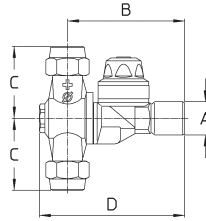

73.617.45

73.617.45 C

73.617.66

256.605.7
G3/8F. - 3/8\"/>

716.605.3
G3/8F. - 3/8\"/>

73.605.68
11/16-16 UN

73.605.27
G3/8F. - 3/8\"/>

◀ PAGE 09/47 ▶

COME SI ORDINA / HOW TO ORDER

CODICE code	GHIERA cap	PER UGELLI for spray tips	FILTRO strainer	A	B mm	C mm	D mm		KIT RICAMBIO spare parts kit
73.617.33	11/16 16UN - HEX.21	Ø15 KIT disc+core	X					10	
73.617.33 A	11/16 16UN - HEX.21	Ø15 KIT disc+core	-					-	
73.617.33 B	11/16 16UN ALETTATA WINGED	Ø15 KIT disc+core	-					-	
73.617.33 C	11/16 16UN ALETTATA WINGED	Ø15 KIT disc+core	X	G1/4M. 1/4\"/>					
73.617.33 E	11/16 16UN - HEX.21 11/16 16UN ALETTATA WINGED	Ø15 KIT disc+core	X					-	
73.617.33 F	11/16 16UN - HEX.21 11/16 16UN ALETTATA WINGED	Ø15 KIT disc+core	-					-	
73.617.34	G3/8F. - HEX.20	Ø15 KIT	X						
73.617.34 A	G3/8F. - HEX.20	Ø15 KIT	-						
73.617.34 B	G3/8F. ALETTATA 3/8\"/>								
73.617.34 C	G3/8F. ALETTATA 3/8\"/>								
73.617.34 D	G3/8F. - HEX.20 716.605.3	AD/AC	X						
73.617.38	11/16 16UN - HEX.21	Ø15 KIT disc+core	X						
73.617.38 A	11/16 16UN - HEX.21	Ø15 KIT disc+core	-						
73.617.38 B	11/16 16UN ALETTATA WINGED	Ø15 KIT disc+core	-	G1/4F. 1/4\"/>					
73.617.38 C	11/16 16UN ALETTATA WINGED	Ø15 KIT disc+core	X					10	75.302.28
73.617.39	11/16 16UN - HEX.21	Ø15 KIT disc+core	X					10	
73.617.39 A	11/16 16UN - HEX.21	Ø15 KIT disc+core	-						
73.617.39 B	11/16 16UN ALETTATA WINGED	Ø15 KIT disc+core	-	1/4\"/>					
73.617.39 C	11/16 16UN ALETTATA WINGED	Ø15 KIT disc+core	X						
73.617.45	11/16 16UN - HEX.21	Ø15 KIT disc+core	X	1/4\"/>					
73.617.45 C	1/16 16UN ALETTATA WINGED	Ø15 KIT disc+core	X	1/4\"/>					
73.617.65	11/16 16UN - HEX.21	Ø15 KIT disc+core	X					10	
73.617.65 A	11/16 16UN - HEX.21	Ø15 KIT disc+core	-						
73.617.65 B	11/16 16UN ALETTATA WINGED	Ø15 KIT disc+core	-	G3/8M.-G1/8F. 3/8\"/>					
73.617.65 C	11/16 16UN ALETTATA WINGED	Ø15 KIT disc+core	X						
73.617.66	SENZA GHIERE NO CAPS (11/16 16UN)	Ø15 KIT disc+core	-	G1/4M. 1/4\"/>					